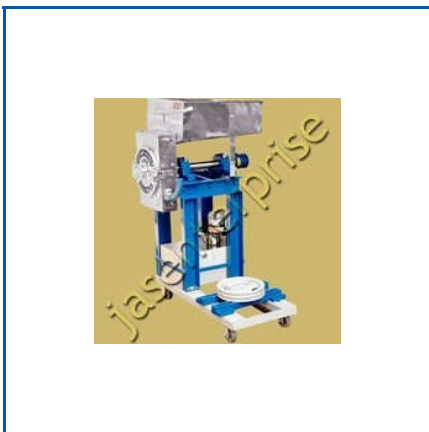

DALIA MAKING MACHINE

AUTO SUCTION HAMMER MILL

JACKETED MINI PULVERIZER

JAS ENTERPRISES
ISO 9001:2015

About Us

We, Jas Enterprises, are pleased to introduce ourselves as a major market player in the field of size reduction equipment and food processing machinery & equipment. Incepted in 1990, we use the latest technological innovations to engineer and fabricate equipment like Chilli Pounding Machine of various sizes ranging from laboratory scale to heavy-duty industrial models for diverse industries like food, pharmaceutical, mining, glass, ceramic, etc. Red Chilli Pounding Machine is manufactured by us in original design and with enhanced smashing technology for making sure of substantive mechanical and operational efficiency. For improving processing proficiency and decreasing labor force, moreover retaining natural taste & aroma and nutritional properties of produce, our comprehensive models guarantee the robustness of pounding hammer and operational stability. Today, our Red Chilli Pounding Machine can be found in virtually all the major market place of the world - both domestic as well as international.